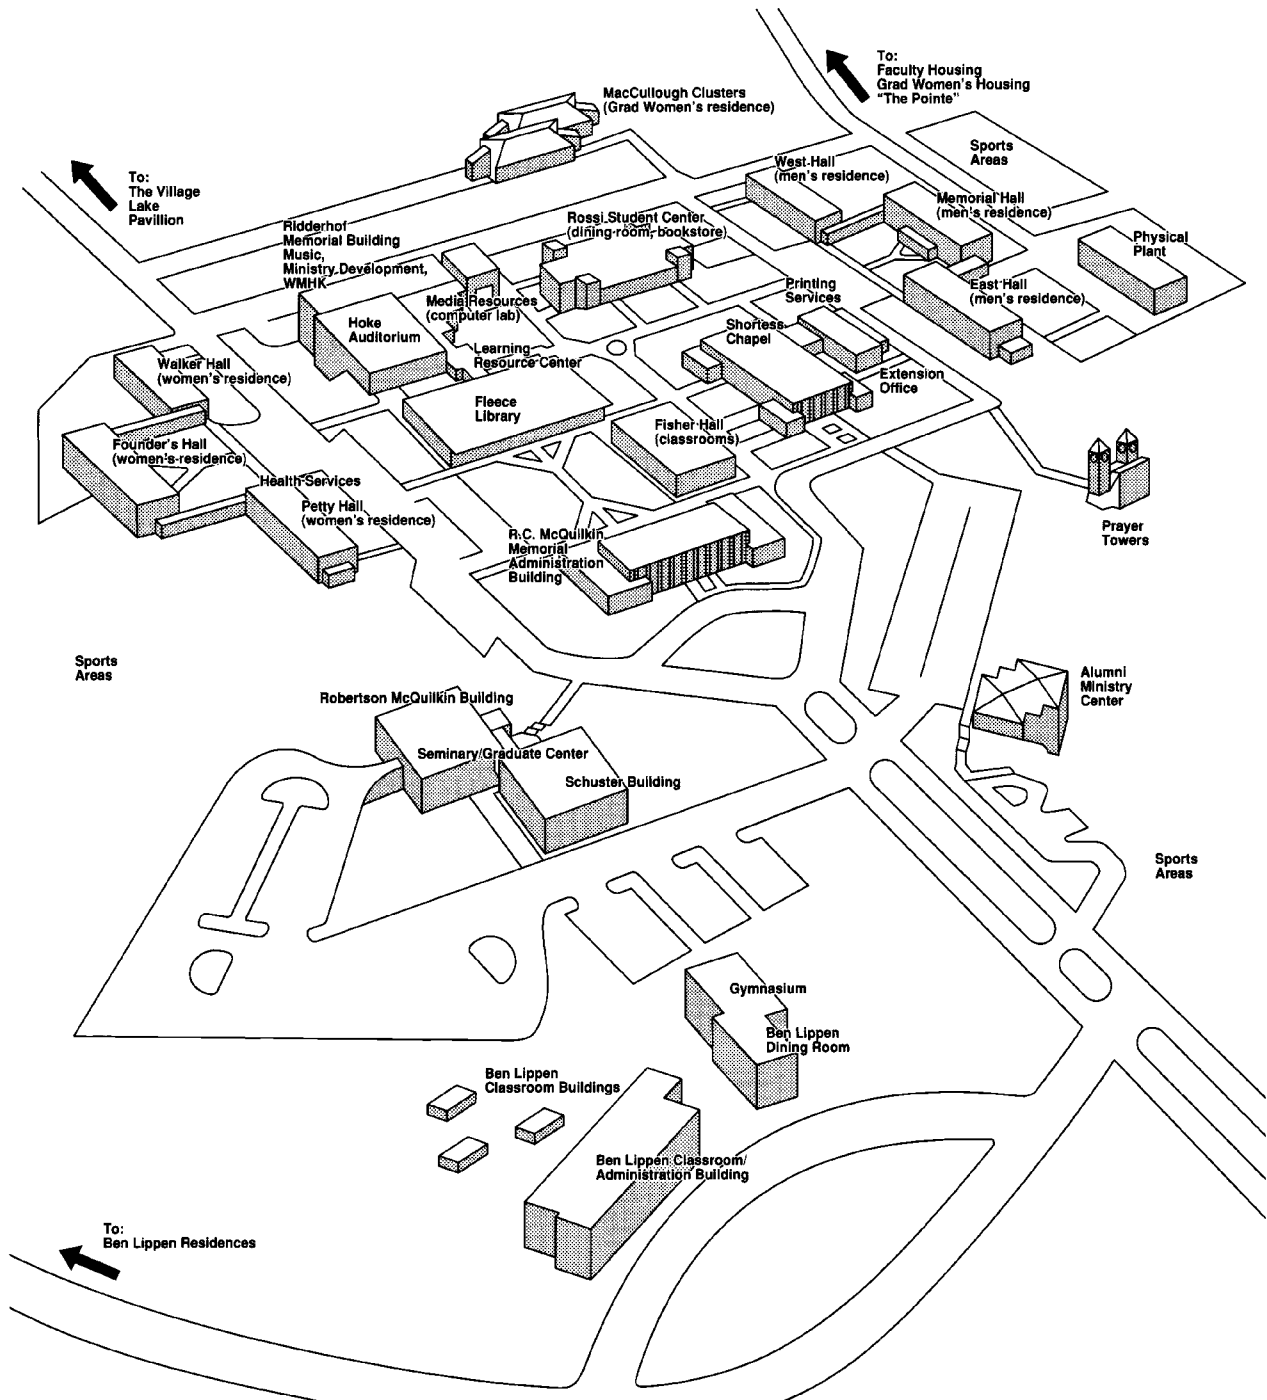

Campus Map

COLUMBIA
INTERNATIONAL UNIVERSITY

BIBLE COLLEGE DIVISION • COLUMBIA BIBLICAL SEMINARY & SCHOOL OF MISSIONS
Ben Lippen School • Radio Stations WMHK & WRCM
7435 Monticello Rd. • P.O. Box 3122 • Columbia, SC 29230-3122
803 . 754 . 4100 Fax 803 . 786 . 4209 • www.ciu.edu