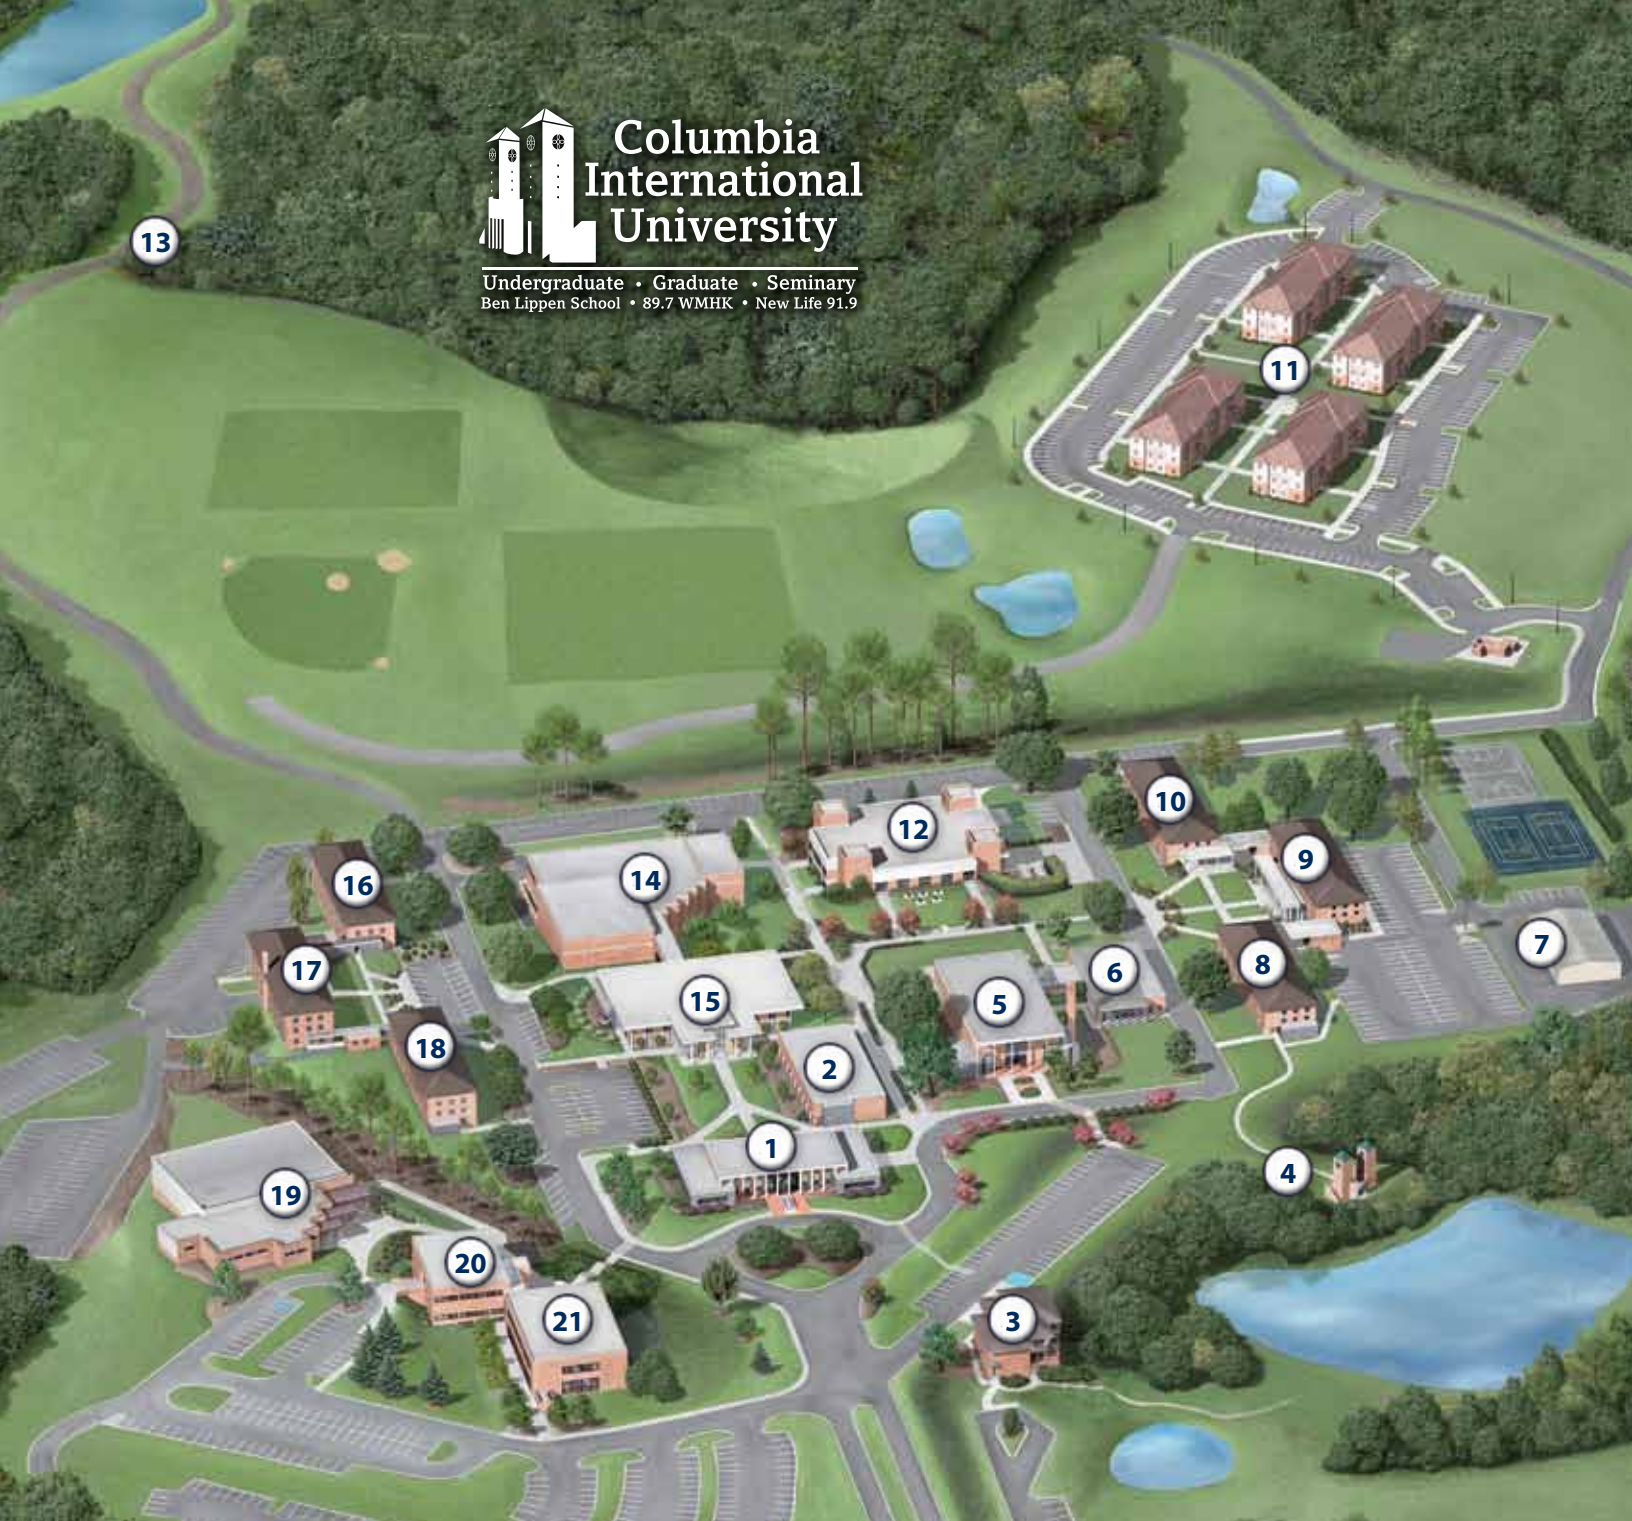

Columbia International University

Undergraduate • Graduate • Seminary
Ben Lippen School • 89.7 WMHK • New Life 91.9

1. McQuilkin Administration Building

- Accounting/Cashier
- Admissions
- Career Services
- Registrar
- President's Office
- Student Financial Services

2. Fisher Classroom Building

- Dean - Arts & Sciences
- Dean - Intercultural Studies

3. Alumni Ministry Center

4. Victory Prayer Towers

5. Shortess Chapel

6. Business Services

- Copy Center

7. Physical Plant

14. Ridderhof Building

- Computer Lab
- Distance Ed & Media Dev
- Hoke Auditorium
- 89.7 WMHK Radio
- Security

15. G. Allen Fleece Library

16. Walker Residence Hall

17. Founders Residence Hall

18. Petty Residence Hall

To Monticello Road